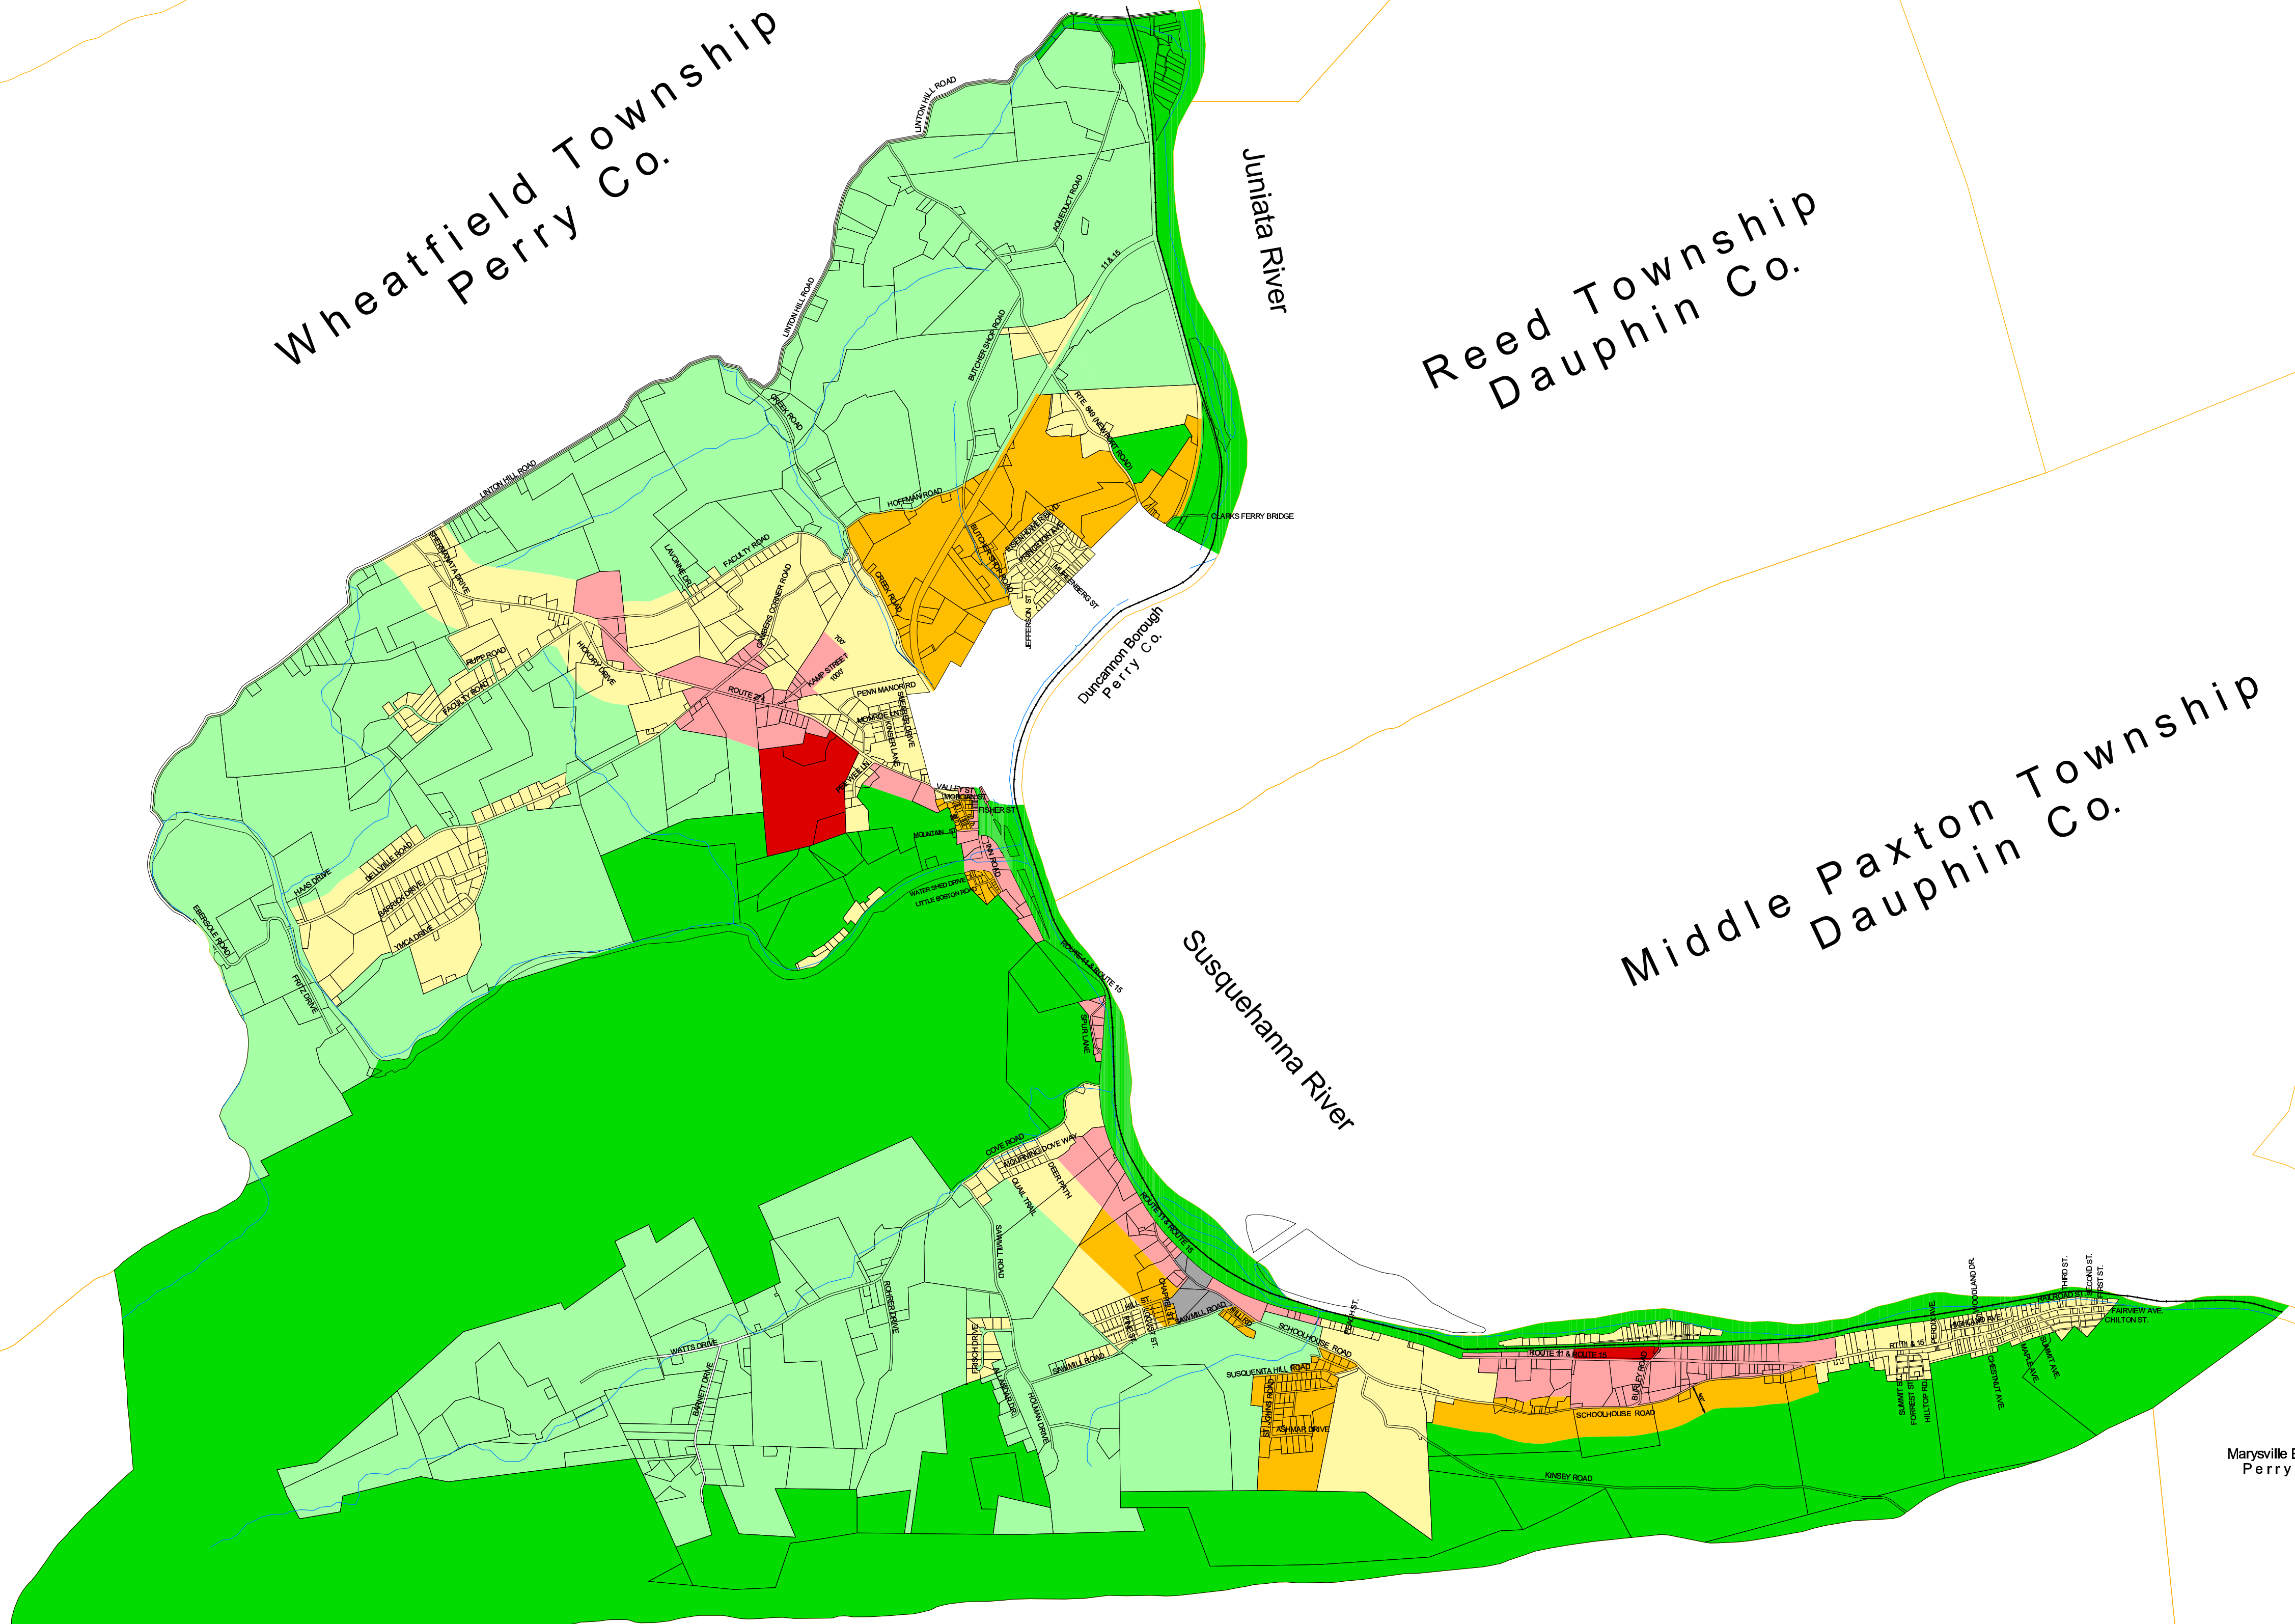

ZONING MAP

Penn Township

Perry County, Pennsylvania

July 23, 2003

Revised: February 20, 2004
 Revised: August 16, 2004
 Revised: January 25, 2006

Wheatfield Township
 Perry Co.

Watts Township
 Perry Co.

Reed Township
 Dauphin Co.

Middle Paxton Township
 Dauphin Co.

Rye Township
 Perry Co.

Legend

- Railroad
- Water Feature
- Parcels
- Proposed Zoning Districts
 - AR - Agriculture-Rural
 - C - Commercial
 - FC - Forest Conservation
 - I - Industrial
 - R1 - Low Density Residential
 - R2 - High Density Residential
 - MUC - Mixed Use Commerce

SCALE= 1:24000

Prepared by:

RETTEW
 ASSOCIATES INC.